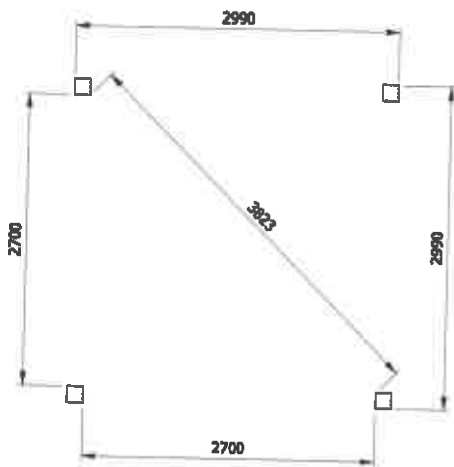

65 GREEN LANE
ASHTON UNDER LYNE
1:50m SCALE

PATIO 180mm FROM GROUND LEVEL
GAZEBO HEIGHT 2040mm
EAVE HEIGHT 2260mm
EXTERNAL WIDTH 3200mm

65

PATIO AREA

GAZBO

Atlas Open Gazebo W3.2m x D3.2m

DIMENSIONS:

External Width: 3.20m (10' 5")
External Depth: 3.20m (10' 5")
Internal Eaves Height: 2.26m (7' 4")
Uprights: 145mm x 145mm
Overall Height: 3.04m (9' 11")

FEATURES:

Roof Covering Options: None, Felt or Shingles
Timber: Spruce
Roof: 19mm Tongue and Groove
Walls: Optional Timber or Glass Panels
Fully Pressure Treated

All measurements given are approximate.

Atlas Open Gazebo W3.2m x D3.2m