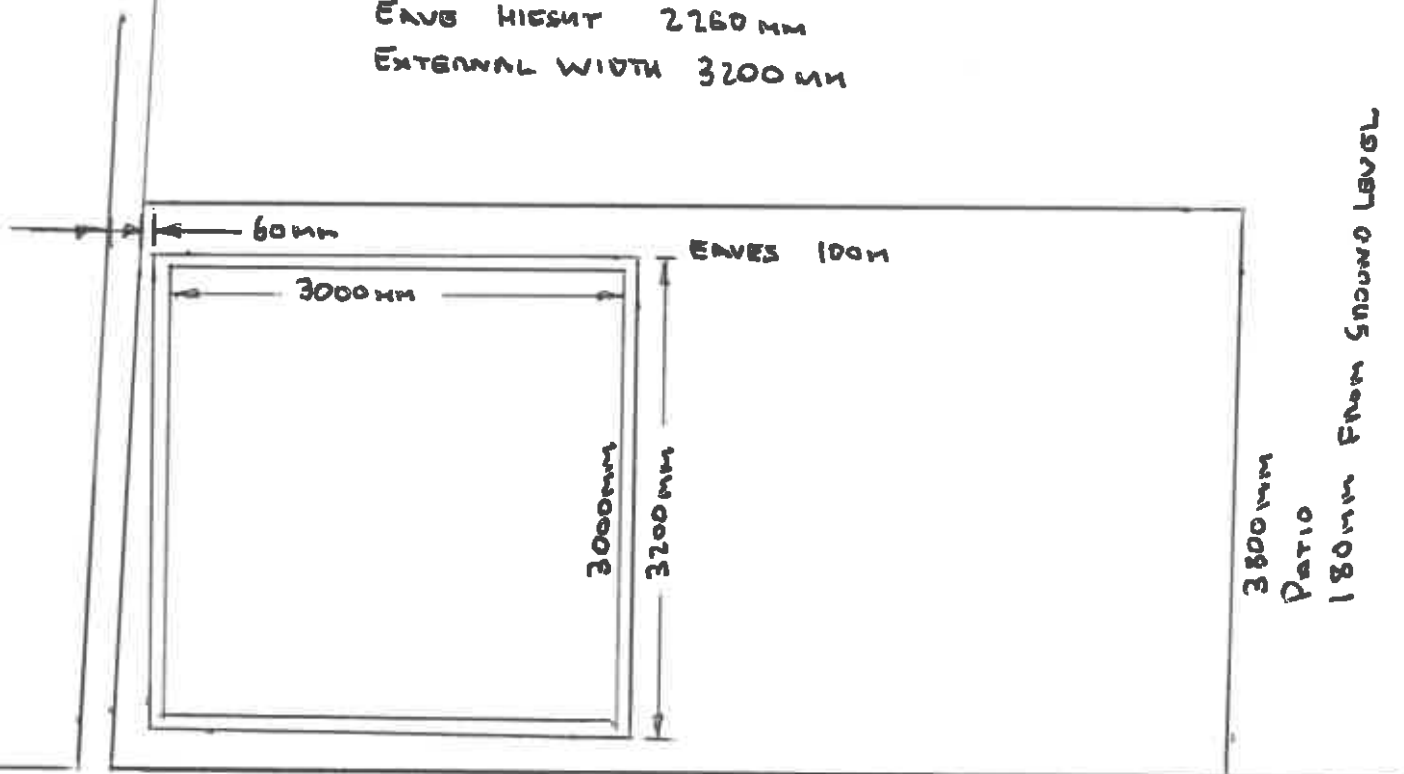

65 GREEN LANE
ASHTON UNDER LYNE
1:50m SCALE

PATIO 180mm FROM GROUND LEVEL
GAZEBO HEIGHT 2040mm
EAVE HEIGHT 2260mm
EXTERNAL WIDTH 3200mm

65

PATIO AREA

GAZBO

Atlas Open Gazebo W3.2m x D3.2m

DIMENSIONS:

External Width: 3.20m (10' 5")
External Depth: 3.20m (10' 5")
Internal Eaves Height: 2.26m (7' 4")
Uprights: 145mm x 145mm
Overall Height: 3.04m (9' 11")

FEATURES:

Roof Covering Options: None, Felt or Shingles
Timber: Spruce
Roof: 19mm Tongue and Groove
Walls: Optional Timber or Glass Panels
Fully Pressure Treated

All measurements given are approximate.

Atlas Open Gazebo W3.2m x D3.2m