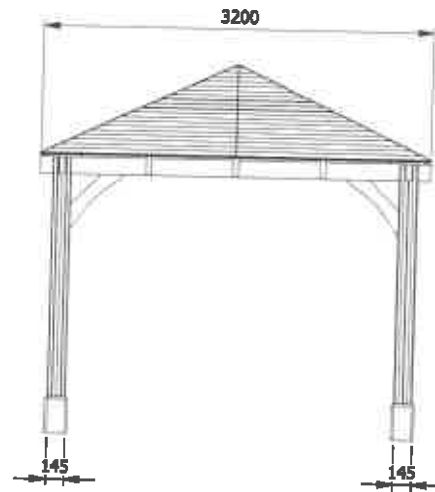

65 GREEN LANE
ASHTON UNDER LYNE
1:50m SCALE

PATIO 180mm FROM GROUND LEVEL
GAZEBO HEIGHT 2040mm
EAVE HEIGHT 2260mm
EXTERNAL WIDTH 3200mm

65

PATIO AREA

GAZBO

Atlas Open Gazebo W3.2m x D3.2m

DIMENSIONS:

External Width: 3.20m (10' 5")
External Depth: 3.20m (10' 5")
Internal Eaves Height: 2.26m (7' 4")
Uprights: 145mm x 145mm
Overall Height: 3.04m (9' 11")

FEATURES:

Roof Covering Options: None, Felt or Shingles
Timber: Spruce
Roof: 19mm Tongue and Groove
Walls: Optional Timber or Glass Panels
Fully Pressure Treated

All measurements given are approximate.

Atlas Open Gazebo W3.2m x D3.2m