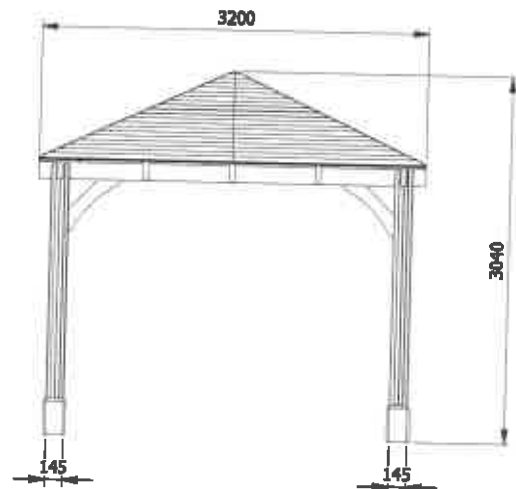

65 GREEN LANE
ASHTON UNDER LYNE
1:50m SCALE

PATIO 180mm FROM GROUND LEVEL
GAZEBO HEIGHT 2040mm
EAVE HEIGHT 2260mm
EXTERNAL WIDTH 3200mm

65

PATIO AREA

GAZBO

Atlas Open Gazebo W3.2m x D3.2m

DIMENSIONS:

External Width: 3.20m (10' 5")
External Depth: 3.20m (10' 5")
Internal Eaves Height: 2.26m (7' 4")
Uprights: 145mm x 145mm
Overall Height: 3.04m (9' 11")

FEATURES:

Roof Covering Options: None, Felt or Shingles
Timber: Spruce
Roof: 19mm Tongue and Groove
Walls: Optional Timber or Glass Panels
Fully Pressure Treated

All measurements given are approximate.

Atlas Open Gazebo W3.2m x D3.2m